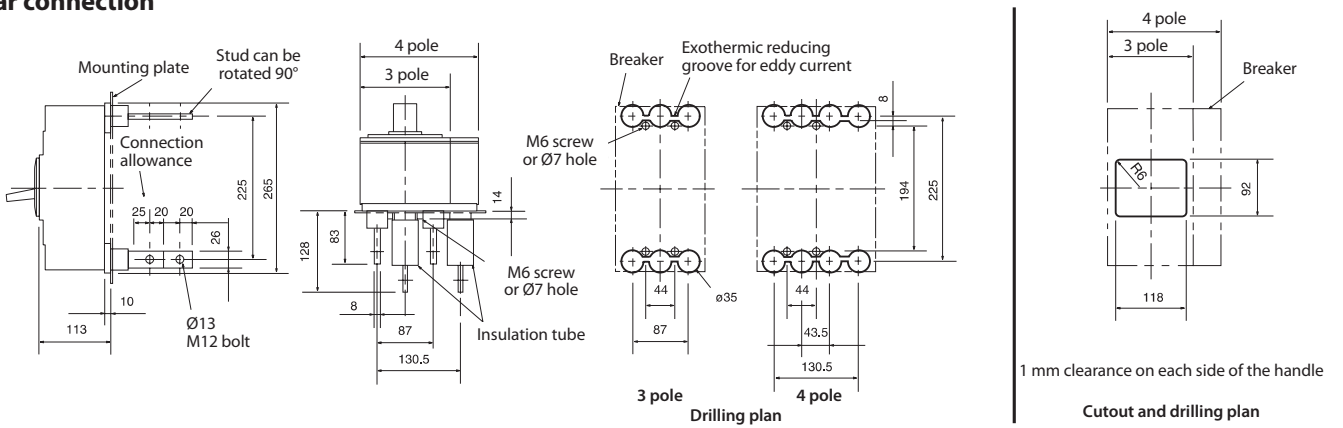

■ NF400-SEW NF400-HEW, NF400-REW, DSN400-SW

Front connection

Front connection with mounted motor drive MDS

Rear connection

Plug-in

All dimensions in mm