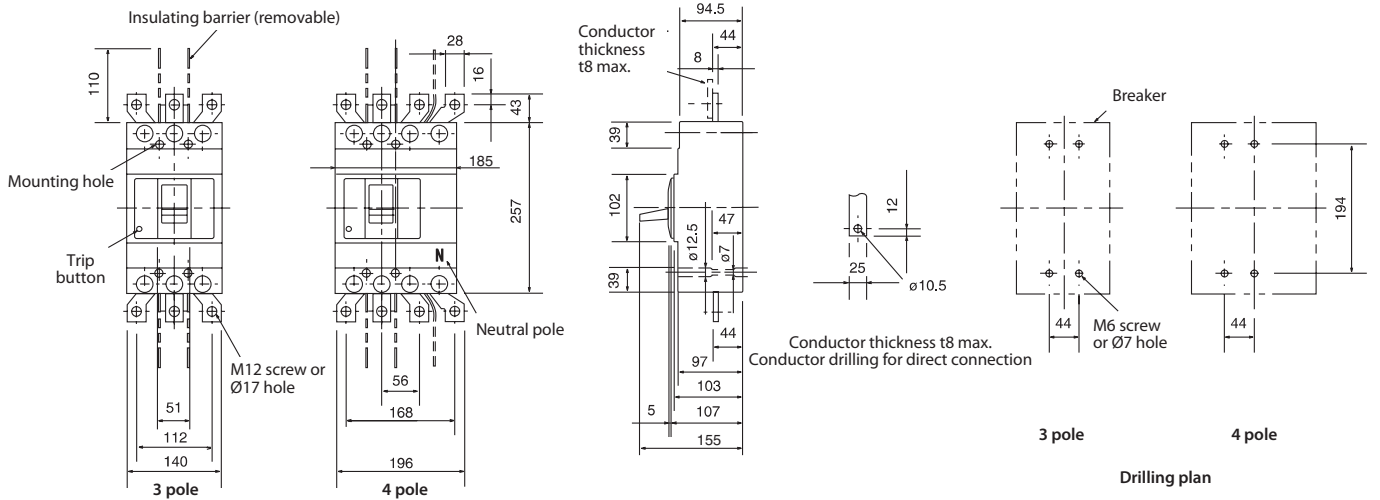

■ NF400-SEW NF400-HEW, NF400-REW, DSN400-SW

Front connection

Front connection with mounted motor drive MDS

Rear connection

Plug-in

All dimensions in mm