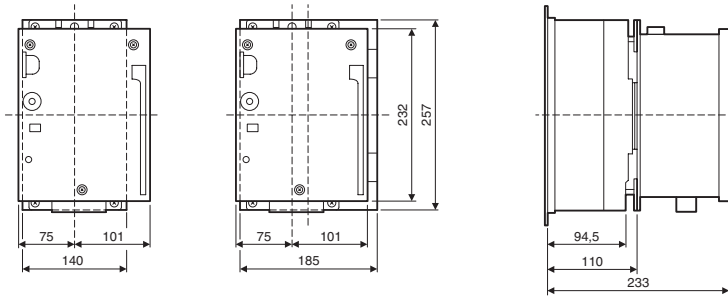

■ NF400-SEW NF400-HEW, NF400-REW, DSN400-SW

Front connection

Front connection with mounted motor drive MDS

Rear connection

Plug-in

All dimensions in mm