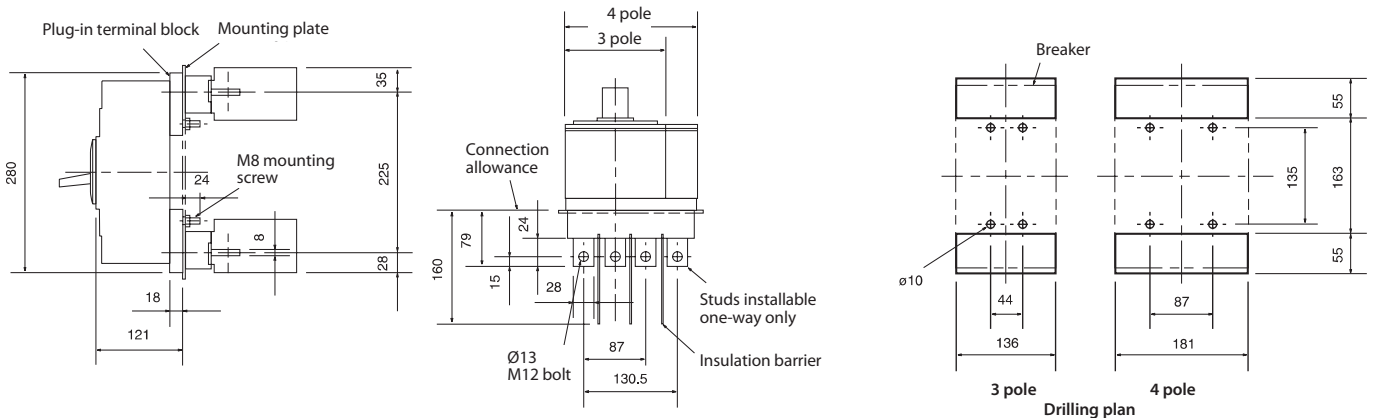

■ NF400-SEW NF400-HEW, NF400-REW, DSN400-SW

Front connection

Front connection with mounted motor drive MDS

Rear connection

Plug-in

All dimensions in mm