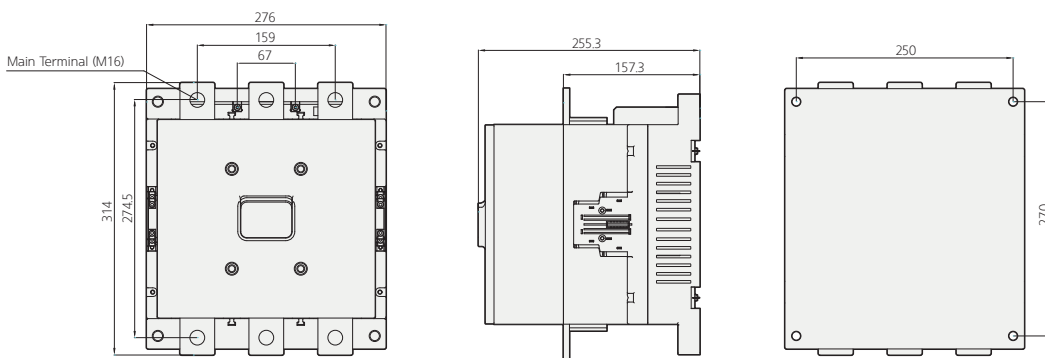

HGC630 / HGC800

Control Relay

(Unit: mm)