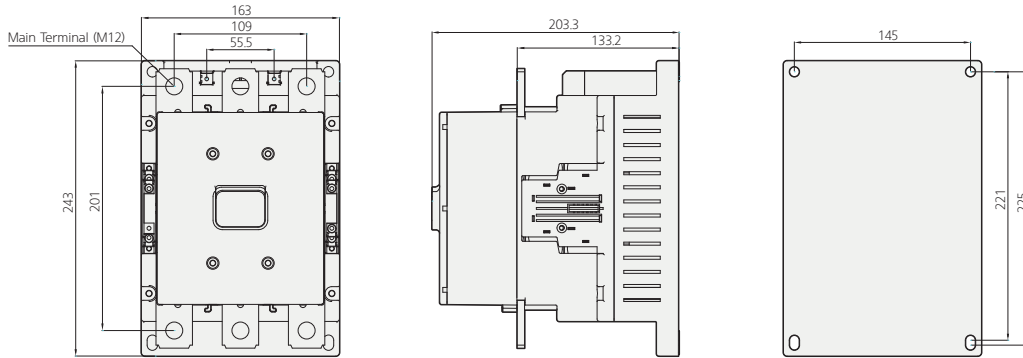

Magnetic Contactor

(Unit: mm)

HGC300 / HGC400 / HGC500